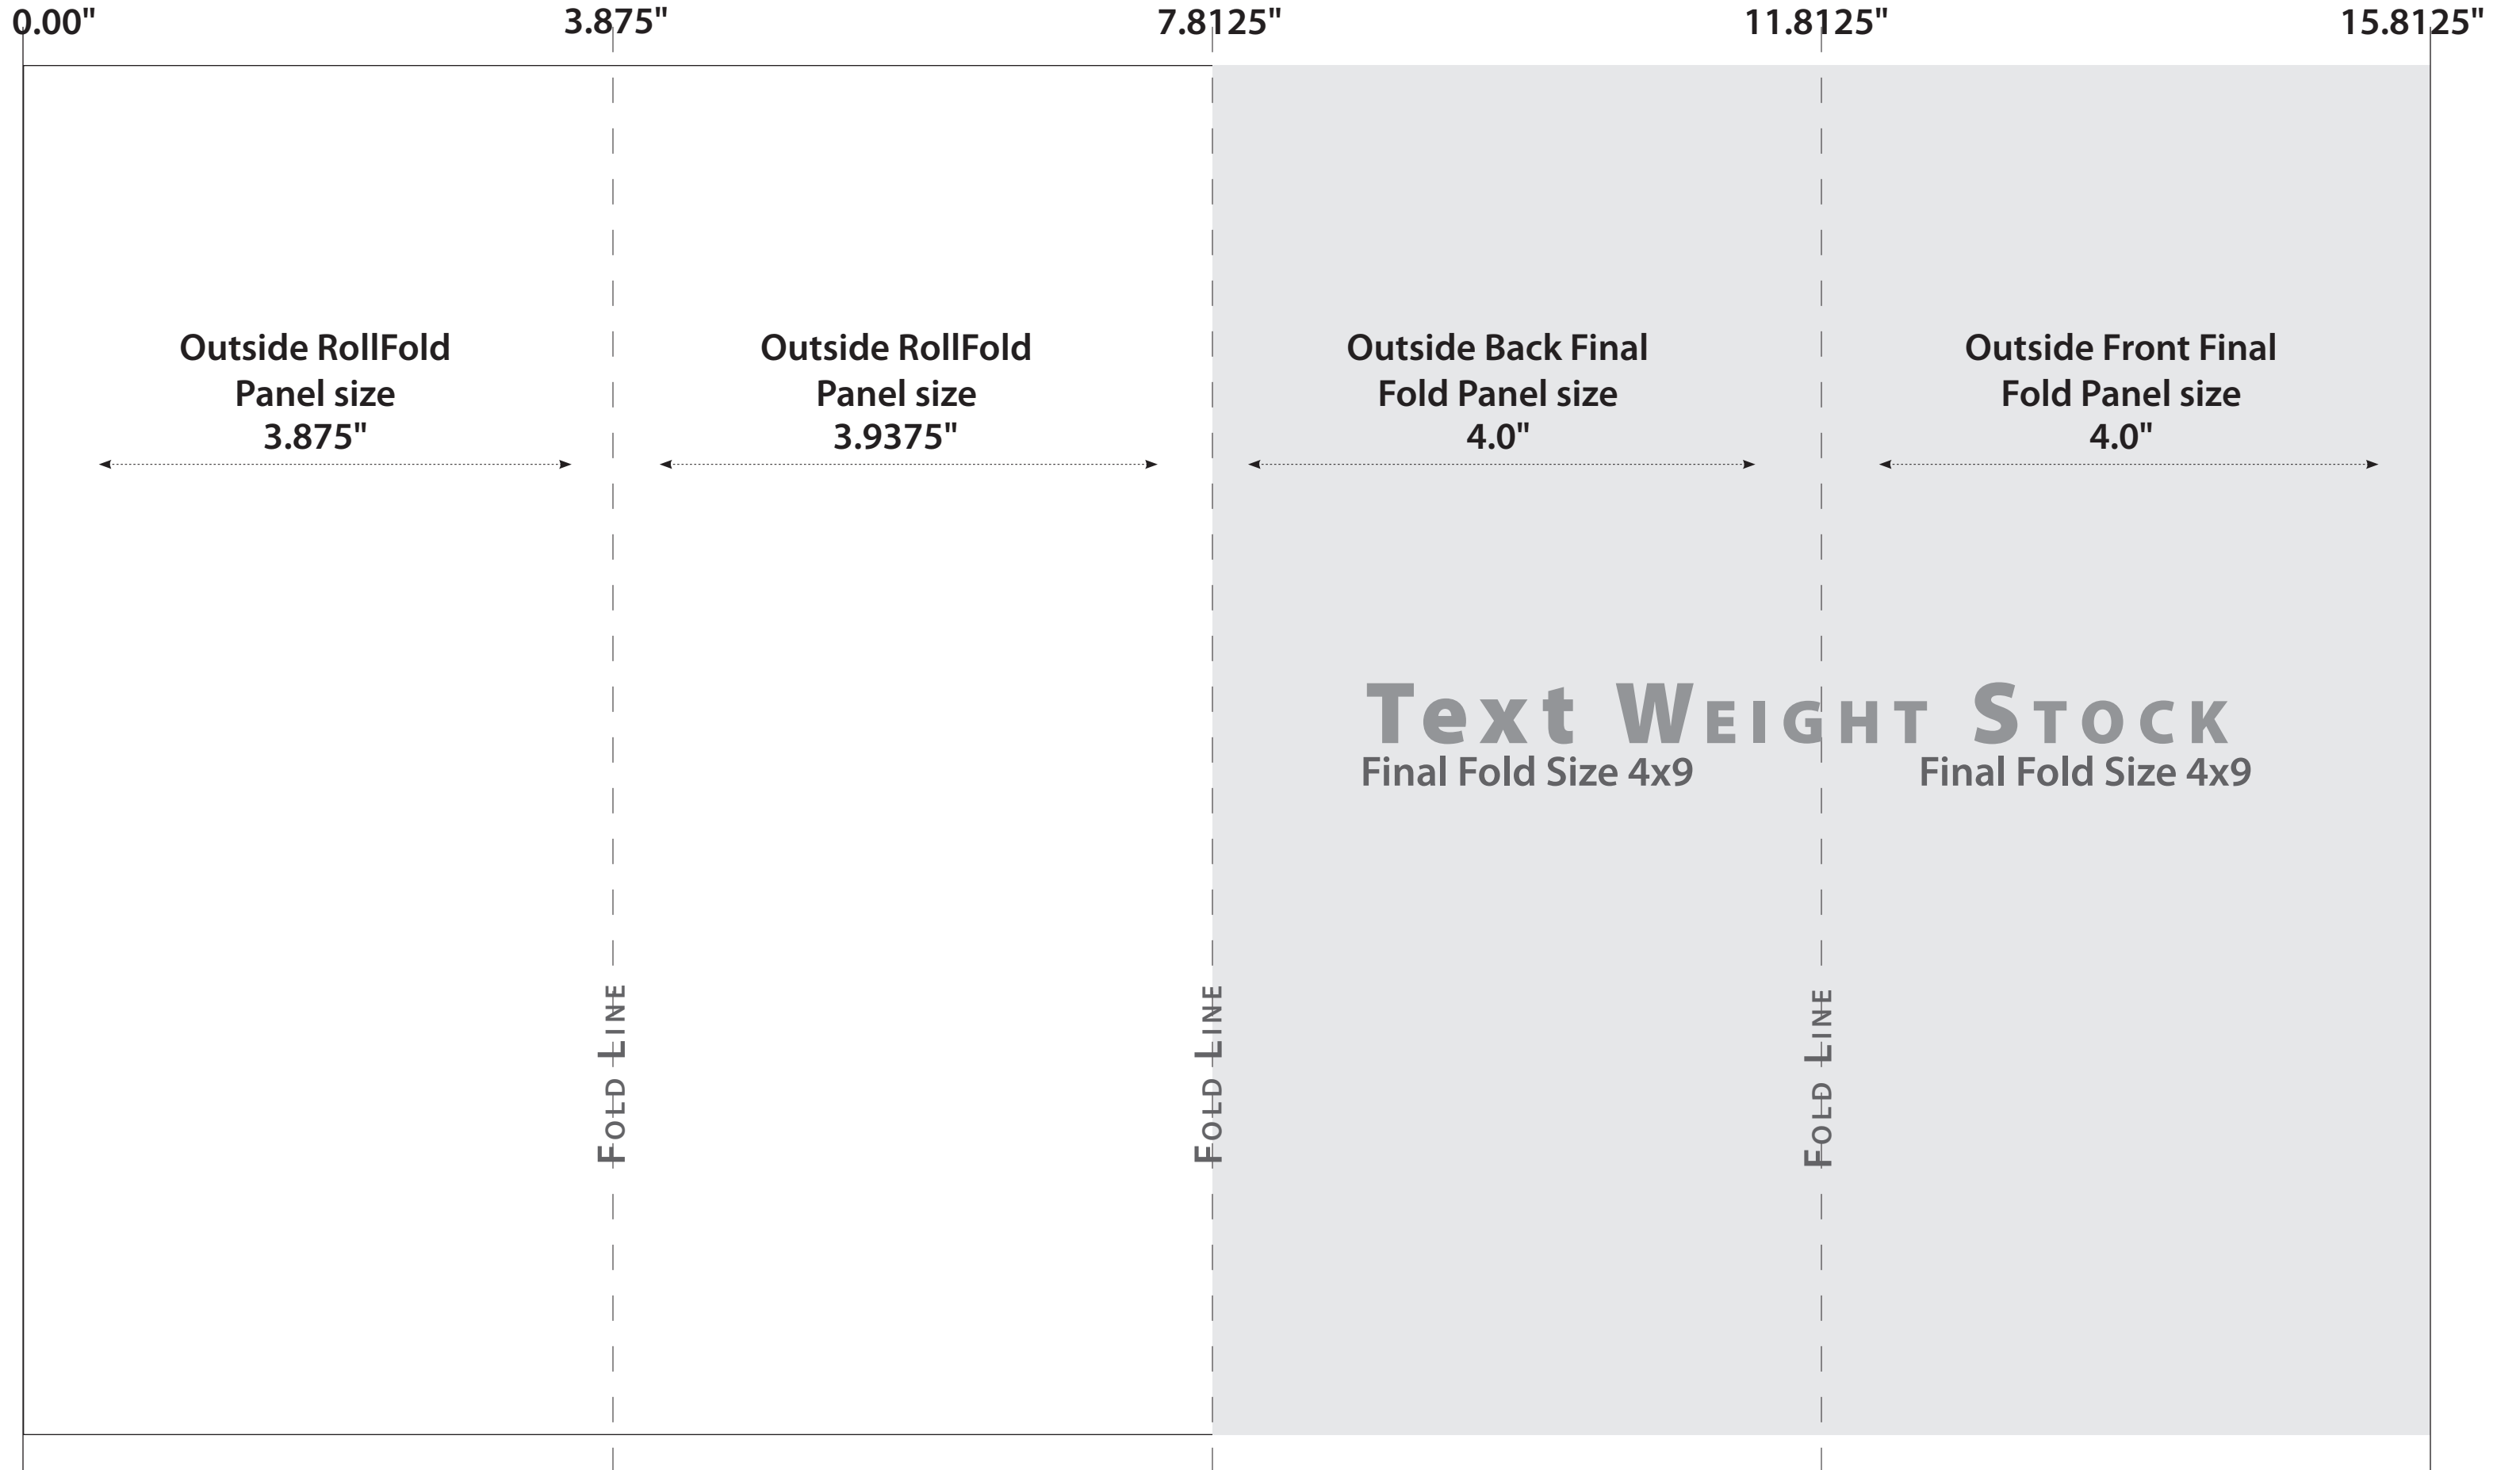

EACH PANEL SIZE for Text Weight Stock ONLY

Your Document Setup Page Size will be (15.8125 width / 9." height)

EACH PANEL SIZE for Text Weight STOCK ONLY