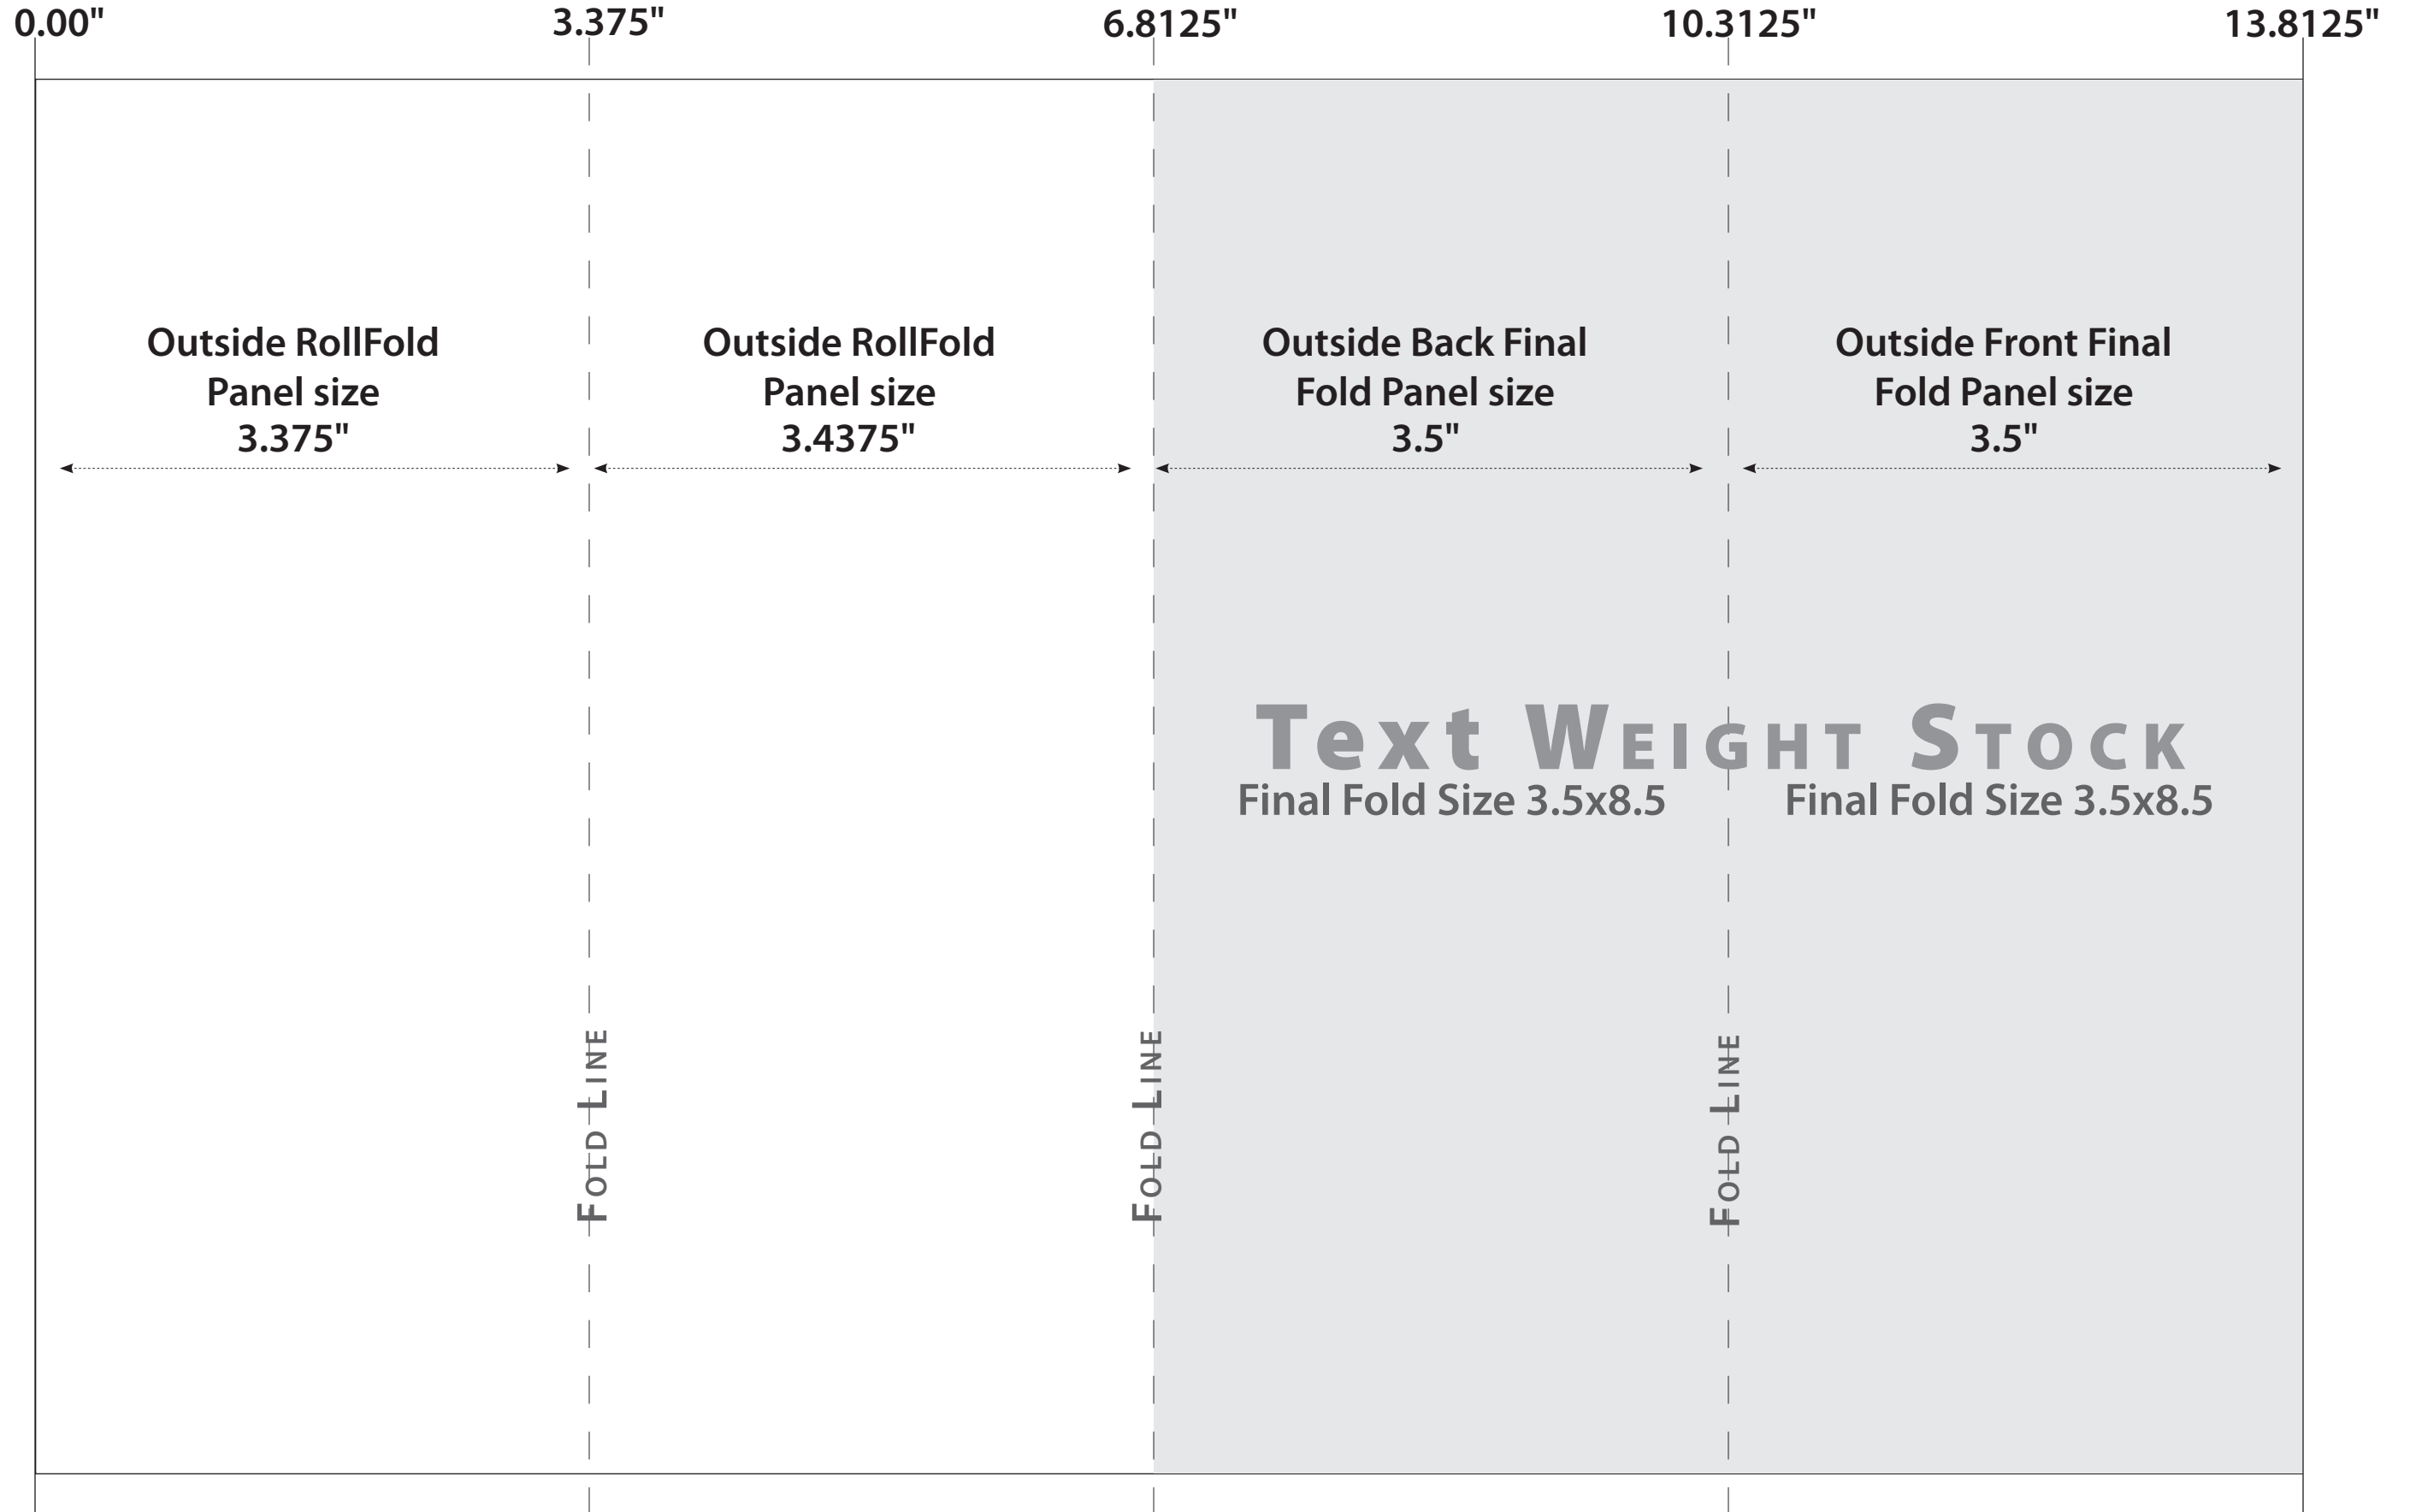

EACH PANEL SIZE for Text Weight Stock ONLY

Your Document Setup Page Size will be (13.8125 width / 8.5 height)

EACH PANEL SIZE for Text WEIGHT STOCK ONLY