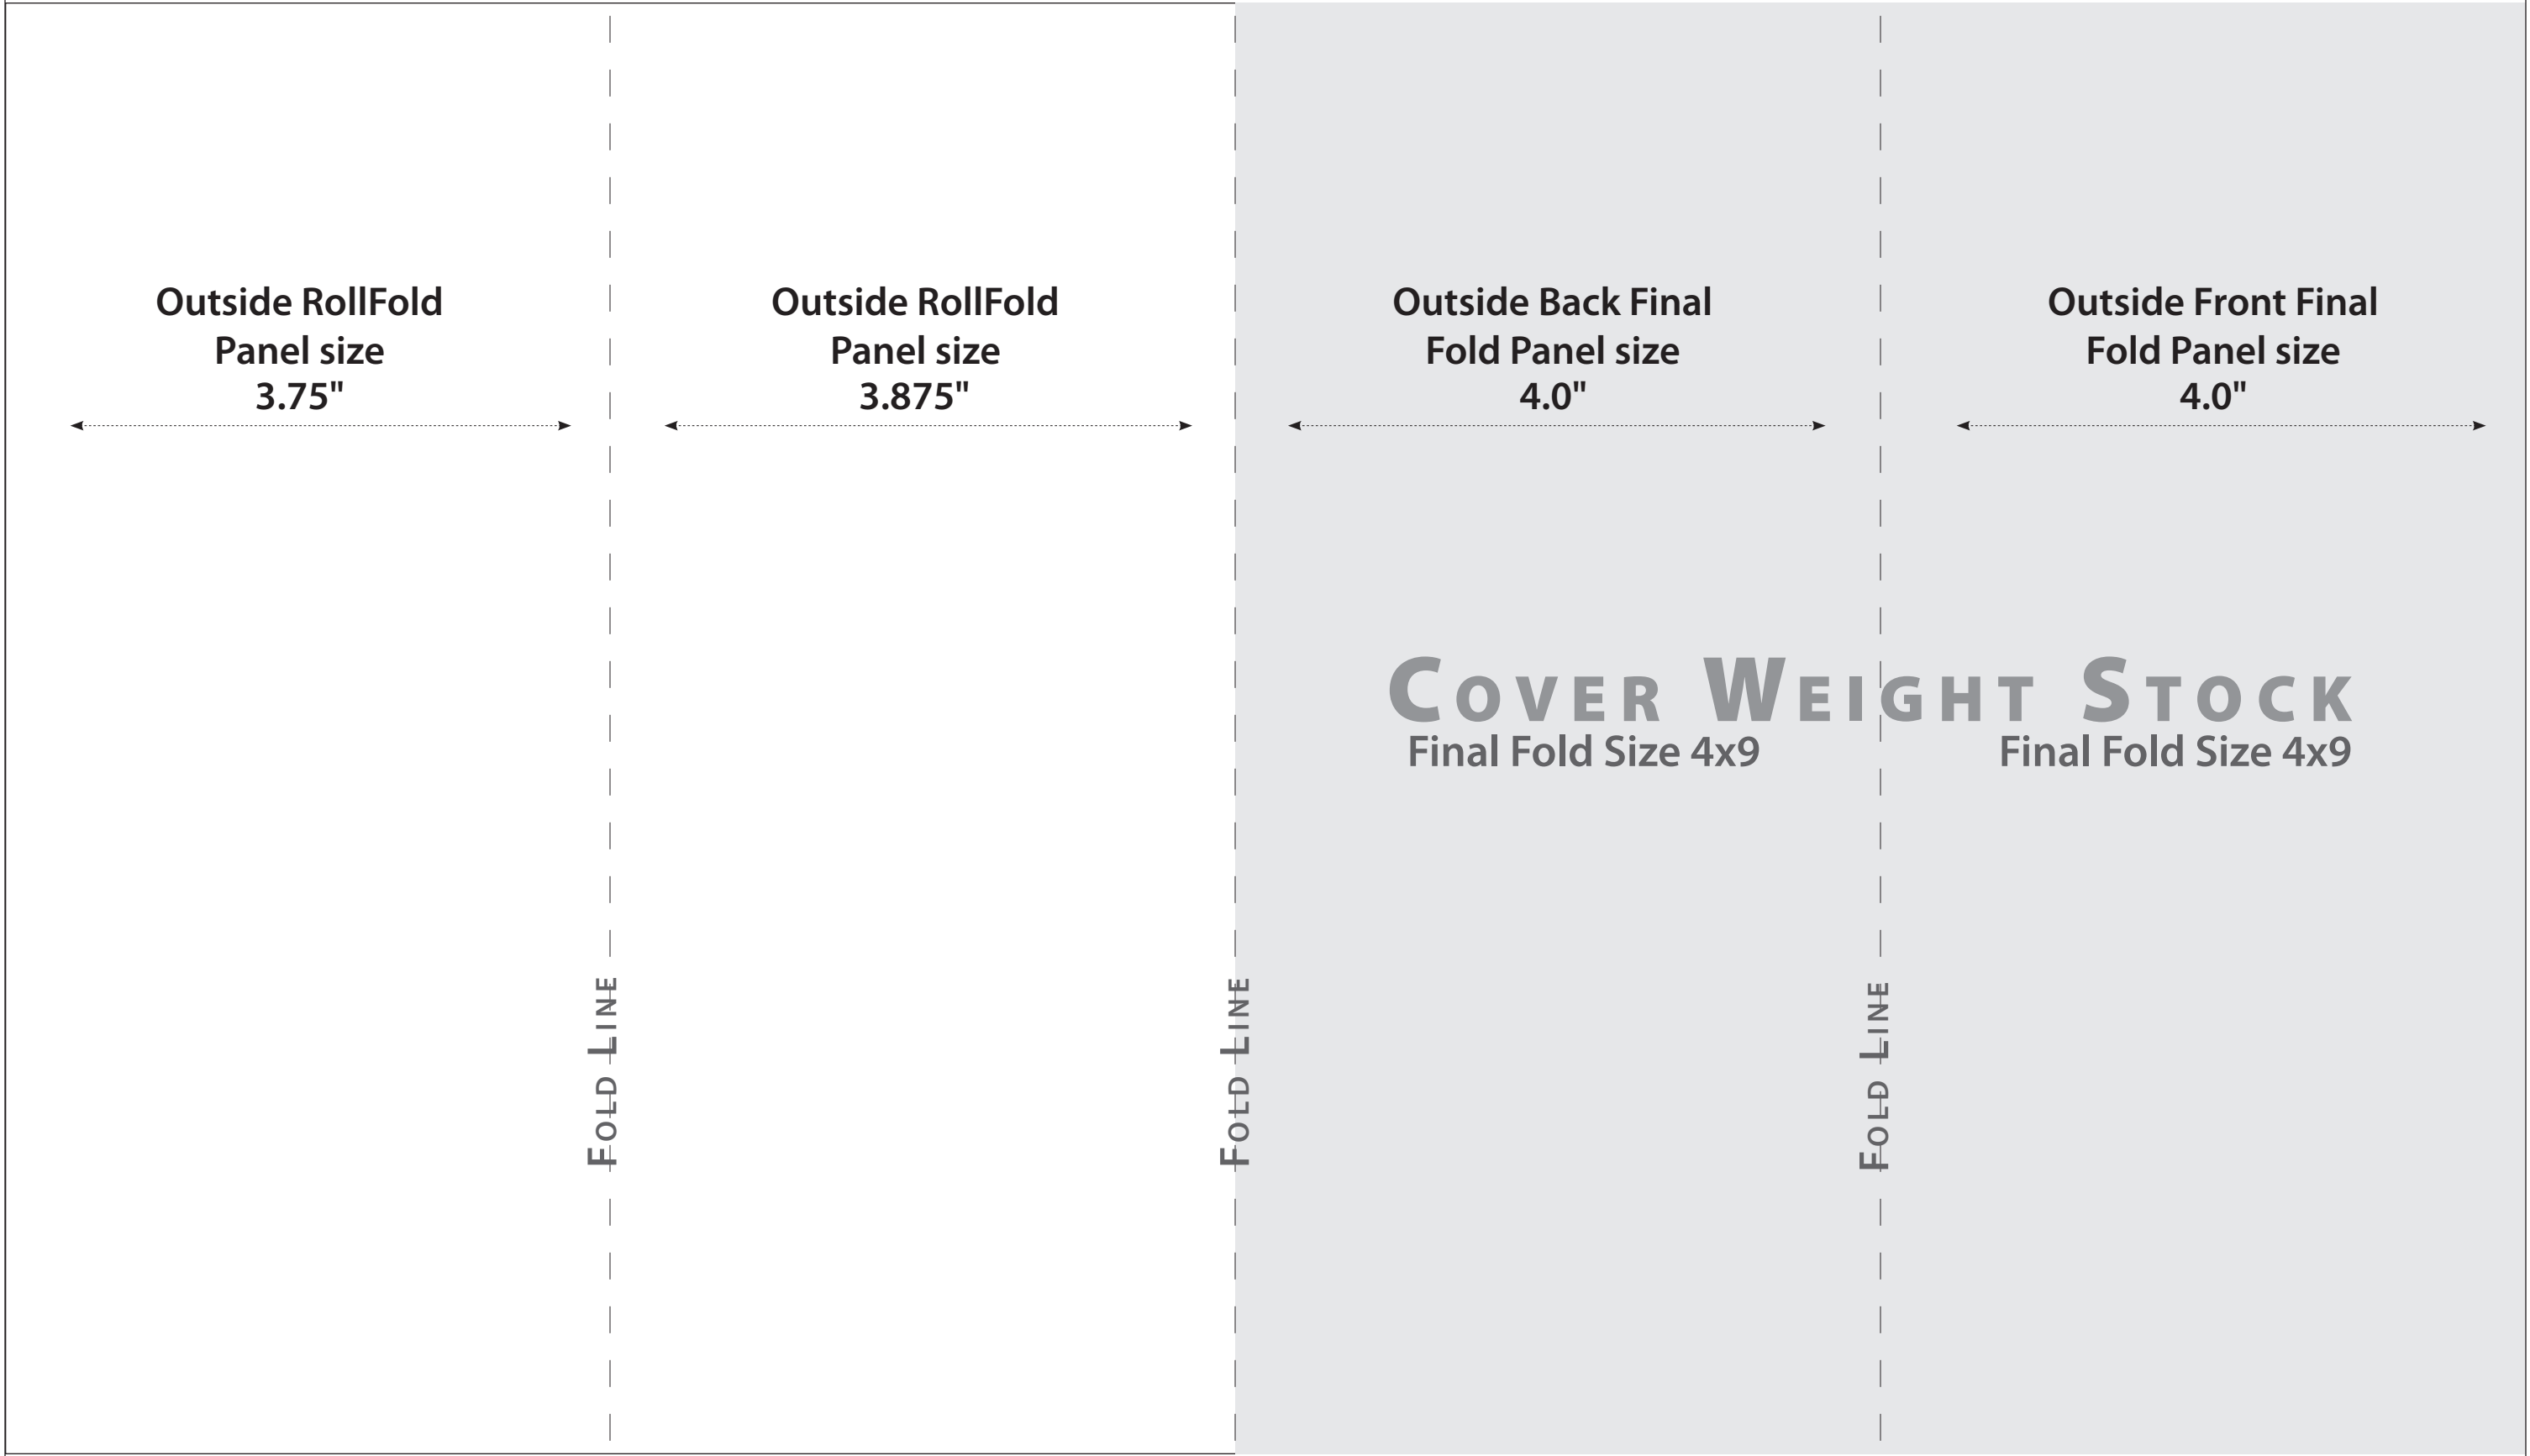

EACH PANEL SIZE for COVER WEIGHT STOCK ONLY

0.00" 3.75" 7.625" 11.625" 15.625"

Outside RollFold
Panel size
3.75"

Outside RollFold
Panel size
3.875"

Outside Back Final
Fold Panel size
4.0"

Outside Front Final
Fold Panel size
4.0"

FOLD LINE

FOLD LINE

FOLD LINE

COVER WEIGHT STOCK
Final Fold Size 4x9

Final Fold Size 4x9

Your Document Setup Page Size will be (15.625 width / 9." height)

EACH PANEL SIZE for COVER WEIGHT STOCK ONLY