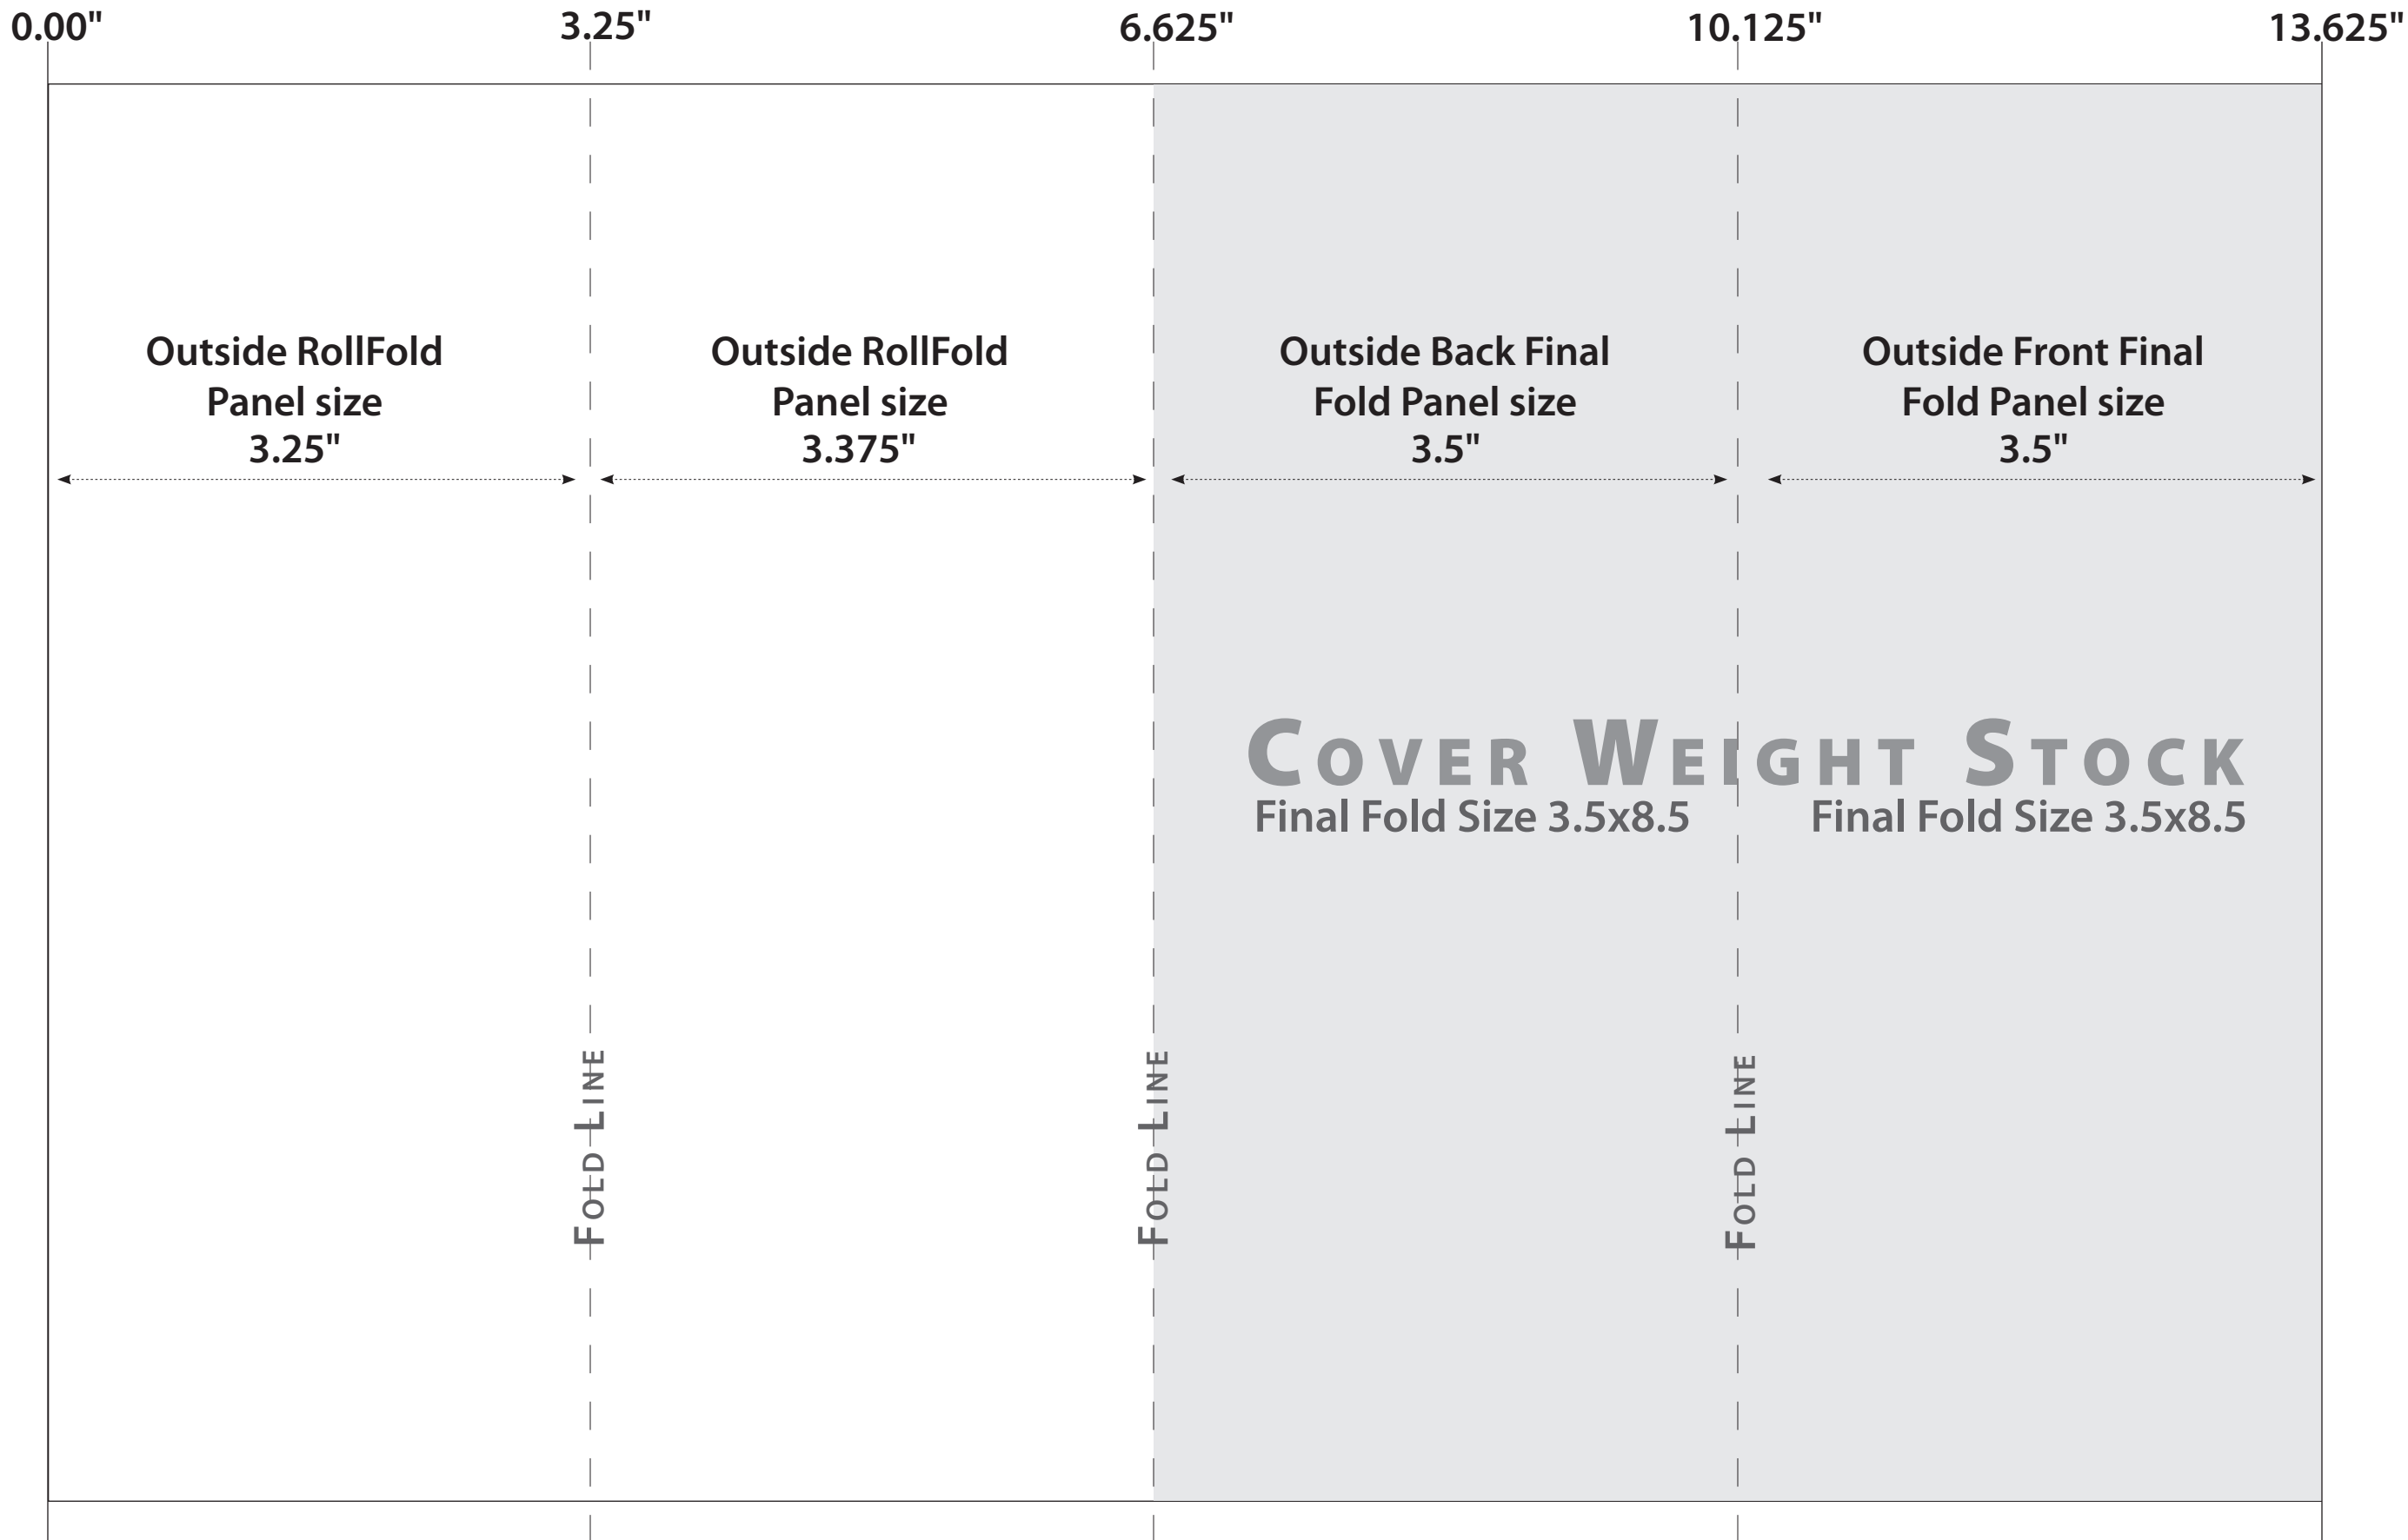

EACH PANEL SIZE for COVER WEIGHT STOCK ONLY

Your Document Setup Page Size will be (13.625 width / 8.5 height)

EACH PANEL SIZE for COVER WEIGHT STOCK ONLY